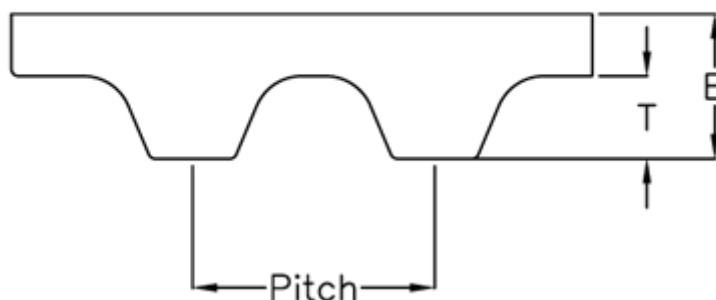

Article number: 602776250502

Description: Gates Timing Belt Synchropower PU 16 AT5 500

Measures

Height B mm	= 2.7
Height T mm	= 1.2
Length	= 500
Number of teeth	= 100
Pitch	= 5
Type	= PU 16 AT5 500
Width	= 16